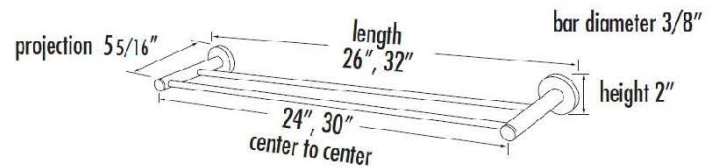

Item#

A8325-24

A8325-30

NOTE: Dimensions and specifications are subject to change without notice.