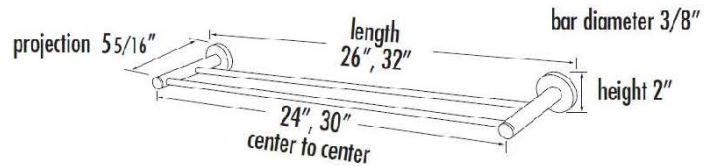

SPECIFICATIONS

CONTEMPORARY I
DOUBLE TOWEL BAR

FEATURES

Modern styling
Multiple finishes
Concealed installation

WARRANTY

Limited lifetime

FINISHES

Polished Brass/Non-lacquered (PB/NL)
Polished Chrome (PC)
Bronze (BRZ)
Polished Nickel (PN)
Satin Nickel (SN)