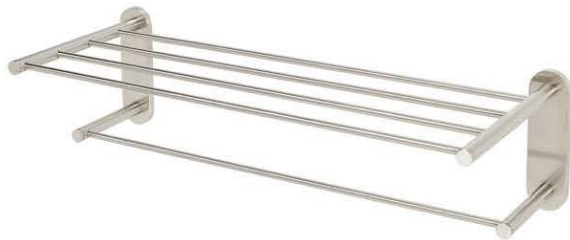

SPECIFICATIONS

CONTEMPORARY I
TOWEL RACK

FEATURES

Modern styling
Multiple finishes
Concealed installation

WARRANTY

Limited lifetime

FINISHES

Polished Brass/Non-lacquered (PB/NL)
Polished Chrome (PC)
Bronze (BRZ)
Polished Nickel (PN)
Satin Nickel (SN)

MATERIAL

Brass

Item#

A8326-24

NOTE: Dimensions and specifications are subject to change without notice.