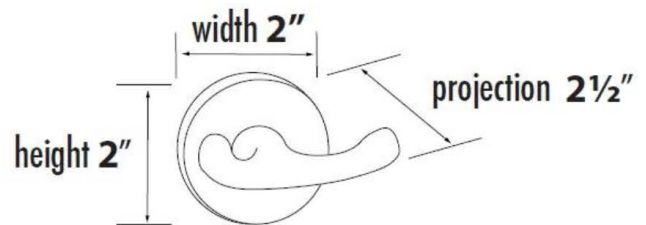

**SPECIFICATIONS**

**CONTEMPORARY I**  
DOUBLE ROBE HOOK

**FEATURES**

Modern styling  
Multiple finishes  
Concealed installation

**WARRANTY**

Limited lifetime

**FINISHES**

Polished Brass/Non-lacquered (PB/NL)  
Polished Chrome (PC)  
Bronze (BRZ)  
Polished Nickel (PN)  
Satin Nickel (SN)