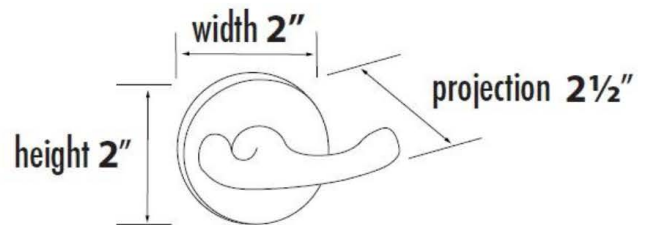

SPECIFICATIONS

CONTEMPORARY I
DOUBLE ROBE HOOK

FEATURES

Modern styling
Multiple finishes
Concealed installation

WARRANTY

Limited lifetime

FINISHES

Polished Brass/Non-lacquered (PB/NL)
Polished Chrome (PC)
Bronze (BRZ)
Polished Nickel (PN)
Satin Nickel (SN)