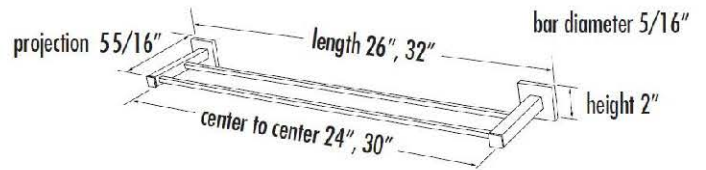

**SPECIFICATIONS**

**CONTEMPORARY II  
DOUBLE TOWEL BAR**

**FEATURES**

Modern styling  
Multiple finishes  
Concealed installation

**WARRANTY**

Limited lifetime

**FINISHES**

Polished Brass/Non-lacquered (PB/NL)  
Polished Chrome (PC)  
Bronze (BRZ)  
Polished Nickel (PN)  
Satin Nickel (SN)

**MATERIAL**

Brass

**Item#**

**A8425-24**  
**A8425-30**

NOTE: Dimensions and specifications are subject to change without notice.