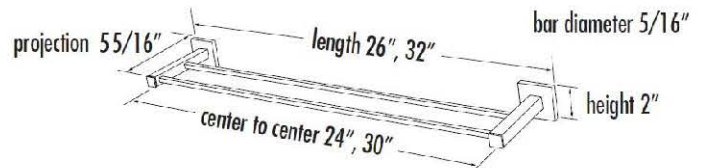

SPECIFICATIONS

**CONTEMPORARY II
DOUBLE TOWEL BAR**

FEATURES

Modern styling
Multiple finishes
Concealed installation

WARRANTY

Limited lifetime

FINISHES

Polished Brass/Non-lacquered (PB/NL)
Polished Chrome (PC)
Bronze (BRZ)
Polished Nickel (PN)
Satin Nickel (SN)