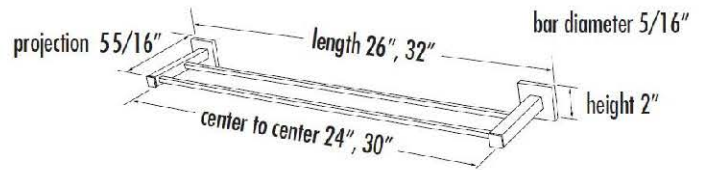

SPECIFICATIONS

**CONTEMPORARY II
DOUBLE TOWEL BAR**

FEATURES

Modern styling
Multiple finishes
Concealed installation

WARRANTY

Limited lifetime

FINISHES

Polished Brass/Non-lacquered (PB/NL)
Polished Chrome (PC)
Bronze (BRZ)
Polished Nickel (PN)
Satin Nickel (SN)