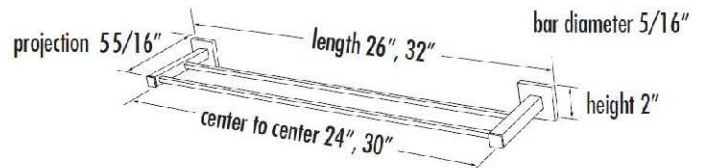

**SPECIFICATIONS**

**CONTEMPORARY II  
DOUBLE TOWEL BAR**

**FEATURES**

Modern styling  
Multiple finishes  
Concealed installation

**WARRANTY**

Limited lifetime

**FINISHES**

Polished Brass/Non-lacquered (PB/NL)  
Polished Chrome (PC)  
Bronze (BRZ)  
Polished Nickel (PN)  
Satin Nickel (SN)

**MATERIAL**

Brass

**Item#**

**A8425-24**

**A8425-30**

NOTE: Dimensions and specifications are subject to change without notice.