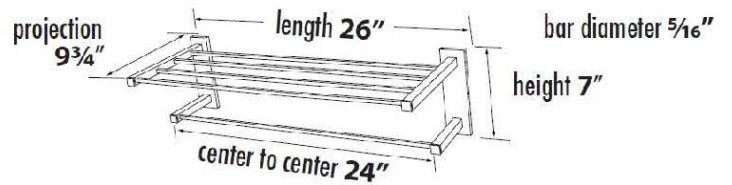

**SPECIFICATIONS**

**CONTEMPORARY II  
TOWEL RACK**

**FEATURES**

Modern styling  
Multiple finishes  
Concealed installation

**WARRANTY**

Limited lifetime

**FINISHES**

Polished Brass/Non-lacquered (PB/NL)  
Polished Chrome (PC)  
Bronze (BRZ)  
Polished Nickel (PN)  
Satin Nickel (SN)