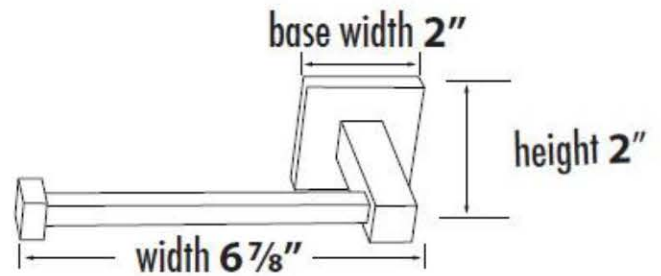

**SPECIFICATIONS**

**CONTEMPORARY II**  
SINGLE POST TISSUE HOLDER

**FEATURES**

- Modern styling
- Multiple finishes
- Concealed installation

**WARRANTY**

- Limited lifetime

**FINISHES**

- Polished Brass/Non-lacquered (PB/NL)
- Polished Chrome (PC)
- Bronze (BRZ)
- Polished Nickel (PN)
- Satin Nickel (SN)

**MATERIAL**

- Brass

**Item#**

**A8461**

NOTE: Dimensions and specifications are subject to change without notice.