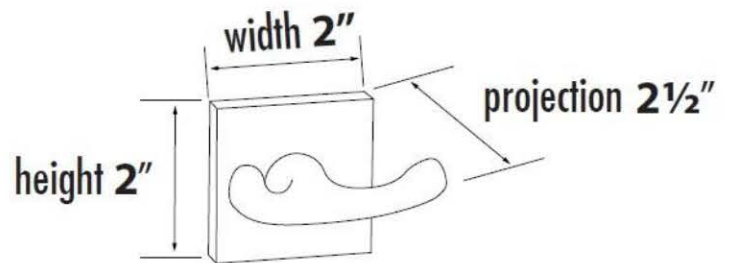

SPECIFICATIONS

CONTEMPORARY II
DOUBLE ROBE HOOK

FEATURES

Modern styling
Multiple finishes
Concealed installation

WARRANTY

Limited lifetime

FINISHES

Polished Brass/Non-lacquered (PB/NL)
Polished Chrome (PC)
Bronze (BRZ)
Polished Nickel (PN)
Satin Nickel (SN)