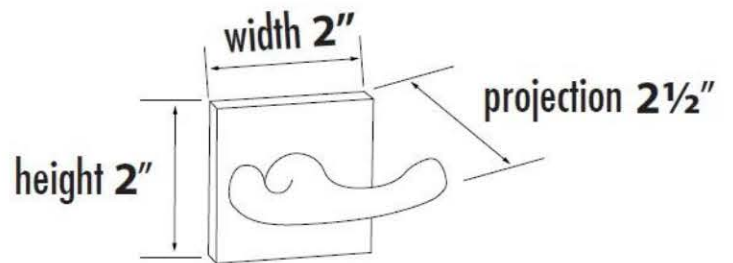

SPECIFICATIONS

**CONTEMPORARY II**  
DOUBLE ROBE HOOK

**FEATURES**

Modern styling  
Multiple finishes  
Concealed installation

**WARRANTY**

Limited lifetime

**FINISHES**

Polished Brass/Non-lacquered (PB/NL)  
Polished Chrome (PC)  
Bronze (BRZ)  
Polished Nickel (PN)  
Satin Nickel (SN)