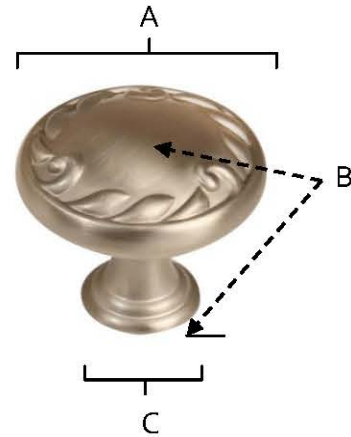

SPECIFICATIONS

**ORNATE
KNOBS**

FEATURES

- Traditional styling
- Multiple finishes
- Concealed installation

WARRANTY

Limited lifetime

FINISHES

- Polished Brass (PB)
- Polished Brass, No Lacquer (PB/NL)
- Antique English (AE)
- Antique English Matte (AEM)
- Barcelona (BARC)
- Polished Antique (PA)
- Satin Nickel (SN)

MATERIAL

Brass

| Item# | A | B | C |
|----------|--------|--------|--------|
| A3650-14 | 1 1/4" | 1" | 5/8" |
| A3650-38 | 1 1/2" | 1 1/4" | 11/16" |

KEY:

- A - Length and Width
- B - Projection
- C - Mount Length and Width