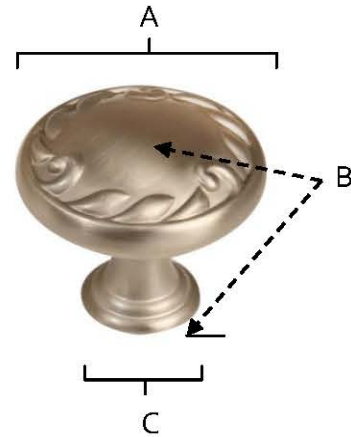

SPECIFICATIONS

**ORNATE
KNOBS**

FEATURES

Traditional styling
Multiple finishes
Concealed installation

WARRANTY

Limited lifetime

FINISHES

Polished Brass (PB)
Polished Brass, No Lacquer (PB/NL)
Antique English (AE)
Antique English Matte (AEM)
Barcelona (BARC)
Polished Antique (PA)
Satin Nickel (SN)

MATERIAL

Brass

Item#	A	B	C
A3650-14	1 1/4"	1"	5/8"
A3650-38	1 1/2"	1 1/4"	11/16"

KEY:

A - Length and Width
B - Projection
C - Mount Length and Width

NOTE: Dimensions and specifications are subject to change without notice.