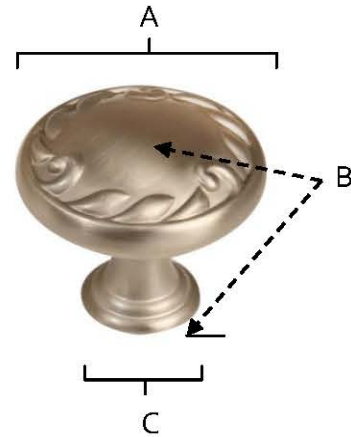

**SPECIFICATIONS**

**ORNATE  
KNOBS**

**FEATURES**

- Traditional styling
- Multiple finishes
- Concealed installation

**WARRANTY**

Limited lifetime

**FINISHES**

- Polished Brass (PB)
- Polished Brass, No Lacquer (PB/NL)
- Antique English (AE)
- Antique English Matte (AEM)
- Barcelona (BARC)
- Polished Antique (PA)
- Satin Nickel (SN)

**MATERIAL**

Brass

Item#	A	B	C
A3650-14	1 1/4"	1"	5/8"
A3650-38	1 1/2"	1 1/4"	11/16"

**KEY:**

- A - Length and Width
- B - Projection
- C - Mount Length and Width

NOTE: Dimensions and specifications are subject to change without notice.