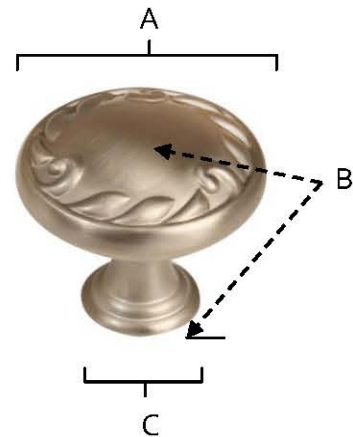

SPECIFICATIONS

**ORNATE
KNOBS**

FEATURES

Traditional styling
Multiple finishes
Concealed installation

WARRANTY

Limited lifetime

FINISHES

Polished Brass (PB)
Polished Brass, No Lacquer (PB/NL)
Antique English (AE)
Antique English Matte (AEM)
Barcelona (BARC)
Polished Antique (PA)
Satin Nickel (SN)

MATERIAL

Brass

Item#	A	B	C
A3650-14	1 1/4"	1"	5/8"
A3650-38	1 1/2"	1 1/4"	11/16"

KEY:

A - Length and Width
B - Projection
C - Mount Length and Width

NOTE: Dimensions and specifications are subject to change without notice.