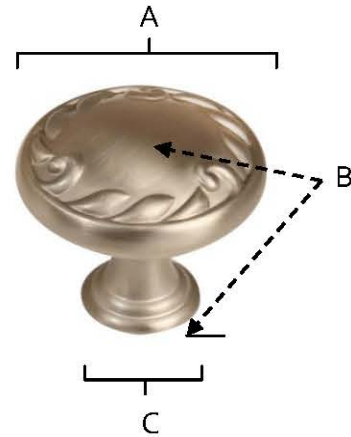

SPECIFICATIONS

**ORNATE
KNOBS**

FEATURES

- Traditional styling
- Multiple finishes
- Concealed installation

WARRANTY

Limited lifetime

FINISHES

- Polished Brass (PB)
- Polished Brass, No Lacquer (PB/NL)
- Antique English (AE)
- Antique English Matte (AEM)
- Barcelona (BARC)
- Polished Antique (PA)
- Satin Nickel (SN)

MATERIAL

Brass

Item#	A	B	C
A3650-14	1 1/4"	1"	5/8"
A3650-38	1 1/2"	1 1/4"	11/16"

KEY:

- A - Length and Width
- B - Projection
- C - Mount Length and Width

NOTE: Dimensions and specifications are subject to change without notice.