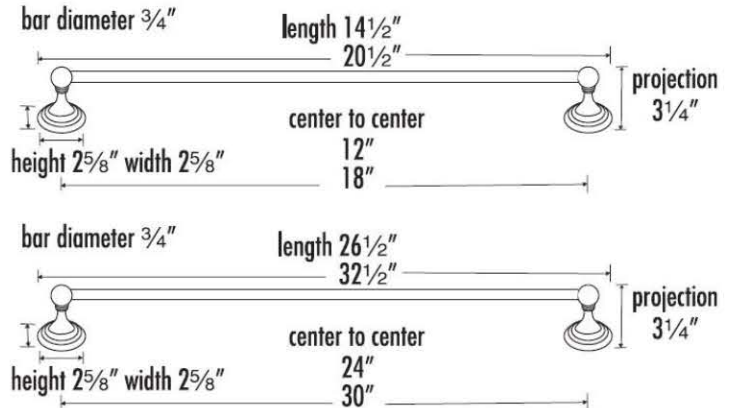

SPECIFICATIONS

**EMBASSY
TOWEL BAR**

FEATURES

- Traditional styling
- Multiple finishes
- Concealed installation

WARRANTY

Limited lifetime

FINISHES

- Polished Brass (PB)
- Polished Brass/Non-lacquered (PB/NL)
- Polished Chrome (PC)
- Antique English (AE)
- Antique English Matte (AEM)
- Barcelona (BARC)
- Bronze (BRZ)
- Chocolate Bronze (CHBRZ)
- Polished Nickel (PN)
- Satin Nickel (SN)
- Polished Chrome/Gold (PC/GLD)
- Satin Nickel/Gold (SN/GLD)

MATERIAL

Brass

PRODUCT SHEET

Item#

- A9020-12**
- A9020-18**
- A9020-24**
- A9020-30**

NOTE: Dimensions and specifications are subject to change without notice.