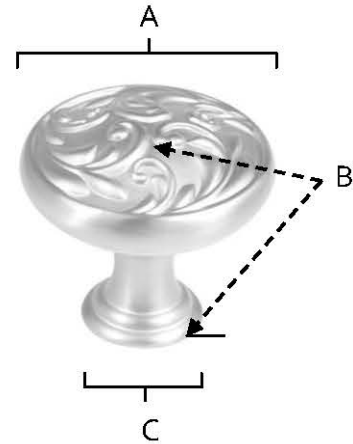

**SPECIFICATIONS**

**ORNATE  
KNOBS**

**FEATURES**

Traditional styling  
Multiple finishes  
Concealed installation

**WARRANTY**

Limited lifetime

**FINISHES**

Polished Brass (PB)  
Polished Brass, No Lacquer (PB/NL)  
Antique English (AE)  
Antique English Matte (AEM)  
Barcelona (BARC)  
Polished Antique (PA)  
Satin Nickel (SN)

**MATERIAL**

Brass

Item#	A	B	C
A3651-14	1 1/4"	1"	5/8"
A3651-38	1 1/2"	1 1/4"	11/16"

**KEY:**

A - Length and Width  
B - Projection  
C - Mount Length and Width

NOTE: Dimensions and specifications are subject to change without notice.