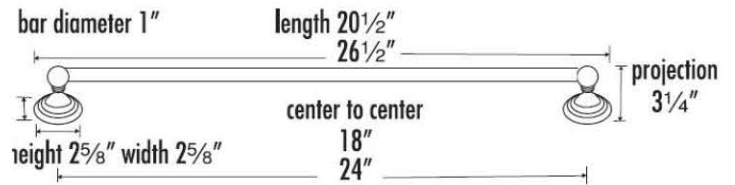

SPECIFICATIONS

EMBASSY
GRAB BAR

FEATURES

Traditional styling
Multiple finishes
Concealed installation

WARRANTY

Limited lifetime

FINISHES

Polished Brass (PB)
Polished Brass/Non-lacquered (PB/NL)
Polished Chrome (PC)
Antique English (AE)
Antique English Matte (AEM)
Barcelona (BARC)
Bronze (BRZ)
Chocolate Bronze (CHBRZ)
Polished Nickel (PN)
Satin Nickel (SN)
Polished Chrome/Gold (PC/GLD)
Satin Nickel/Gold (SN/GLD)

MATERIAL

Brass

Item#

A9022-18

A9022-24

NOTE: Dimensions and specifications are subject to change without notice.