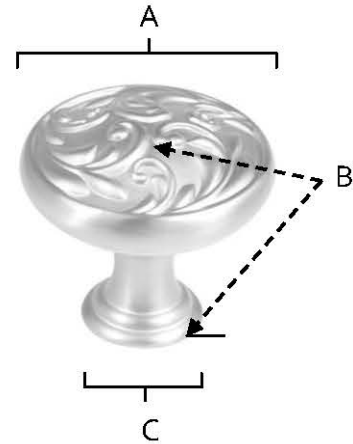

**SPECIFICATIONS**

**ORNATE  
KNOBS**

**FEATURES**

- Traditional styling
- Multiple finishes
- Concealed installation

**WARRANTY**

Limited lifetime

**FINISHES**

- Polished Brass (PB)
- Polished Brass, No Lacquer (PB/NL)
- Antique English (AE)
- Antique English Matte (AEM)
- Barcelona (BARC)
- Polished Antique (PA)
- Satin Nickel (SN)

**MATERIAL**

Brass

Item#	A	B	C
A3651-14	1 1/4"	1"	5/8"
A3651-38	1 1/2"	1 1/4"	11/16"

**KEY:**

- A - Length and Width
- B - Projection
- C - Mount Length and Width

NOTE: Dimensions and specifications are subject to change without notice.