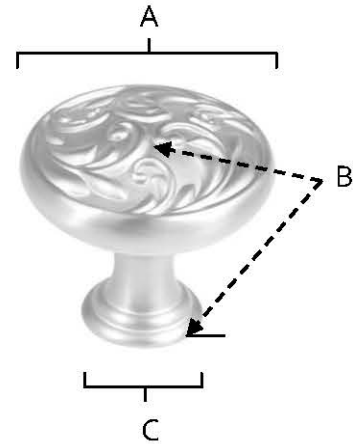

SPECIFICATIONS

**ORNATE
KNOBS**

FEATURES

Traditional styling
Multiple finishes
Concealed installation

WARRANTY

Limited lifetime

FINISHES

Polished Brass (PB)
Polished Brass, No Lacquer (PB/NL)
Antique English (AE)
Antique English Matte (AEM)
Barcelona (BARC)
Polished Antique (PA)
Satin Nickel (SN)

MATERIAL

Brass

Item#	A	B	C
A3651-14	1 1/4"	1"	5/8"
A3651-38	1 1/2"	1 1/4"	11/16"

KEY:

A - Length and Width
B - Projection
C - Mount Length and Width

NOTE: Dimensions and specifications are subject to change without notice.