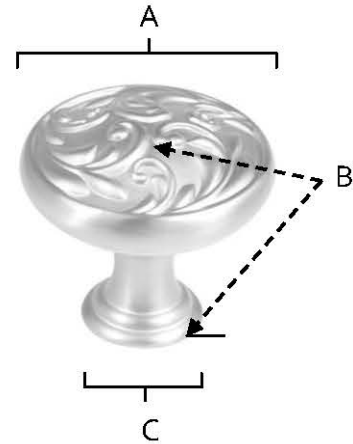

SPECIFICATIONS

**ORNATE
KNOBS**

FEATURES

- Traditional styling
- Multiple finishes
- Concealed installation

WARRANTY

Limited lifetime

FINISHES

- Polished Brass (PB)
- Polished Brass, No Lacquer (PB/NL)
- Antique English (AE)
- Antique English Matte (AEM)
- Barcelona (BARC)
- Polished Antique (PA)
- Satin Nickel (SN)

MATERIAL

Brass

Item#	A	B	C
A3651-14	1 1/4"	1"	5/8"
A3651-38	1 1/2"	1 1/4"	11/16"

KEY:

- A - Length and Width
- B - Projection
- C - Mount Length and Width

NOTE: Dimensions and specifications are subject to change without notice.