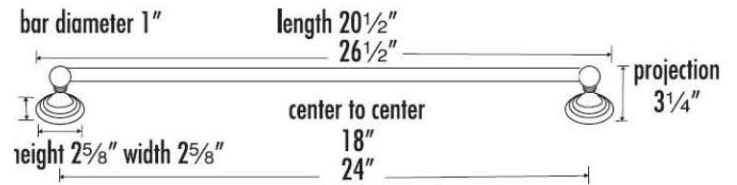

SPECIFICATIONS

EMBASSY
GRAB BAR

FEATURES

Traditional styling
Multiple finishes
Concealed installation

WARRANTY

Limited lifetime

FINISHES

Polished Brass (PB)
Polished Brass/Non-lacquered (PB/NL)
Polished Chrome (PC)
Antique English (AE)
Antique English Matte (AEM)
Barcelona (BARC)
Bronze (BRZ)
Chocolate Bronze (CHBRZ)
Polished Nickel (PN)
Satin Nickel (SN)
Polished Chrome/Gold (PC/GLD)
Satin Nickel/Gold (SN/GLD)

MATERIAL

Brass

Item#

A9022-18

A9022-24

NOTE: Dimensions and specifications are subject to change without notice.