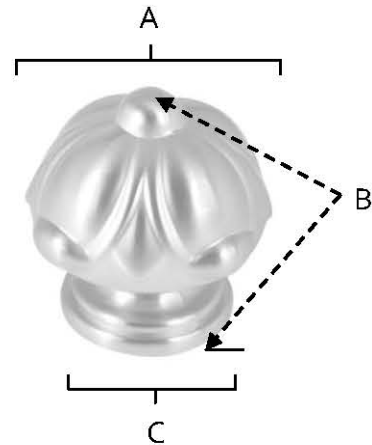

**SPECIFICATIONS**

**ORNATE  
KNOBS**

**FEATURES**

Traditional styling  
Multiple finishes  
Concealed installation

**WARRANTY**

Limited lifetime

**FINISHES**

Polished Brass (PB)  
Polished Brass, No Lacquer (PB/NL)  
Antique English (AE)  
Antique English Matte (AEM)  
Barcelona (BARC)  
Polished Antique (PA)  
Satin Nickel (SN)

**MATERIAL**

Brass

Item#	A	B	C
A6929-14	1 1/4"	1"	7/8"
A6929-38	1 1/2"	1 1/4"	1"

**KEY:**

A - Length and Width  
B - Projection  
C - Mount Length and Width

NOTE: Dimensions and specifications are subject to change without notice.