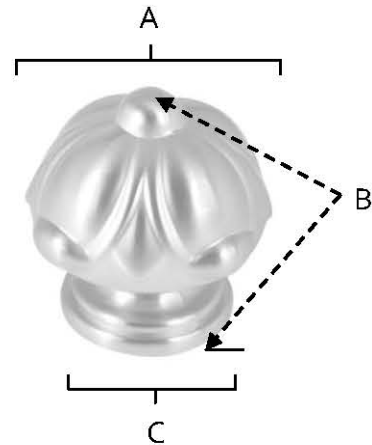

SPECIFICATIONS

**ORNATE
KNOBS**

FEATURES

Traditional styling
Multiple finishes
Concealed installation

WARRANTY

Limited lifetime

FINISHES

Polished Brass (PB)
Polished Brass, No Lacquer (PB/NL)
Antique English (AE)
Antique English Matte (AEM)
Barcelona (BARC)
Polished Antique (PA)
Satin Nickel (SN)

MATERIAL

Brass

Item#	A	B	C
A6929-14	1 1/4"	1"	7/8"
A6929-38	1 1/2"	1 1/4"	1"

KEY:

A - Length and Width
B - Projection
C - Mount Length and Width

NOTE: Dimensions and specifications are subject to change without notice.