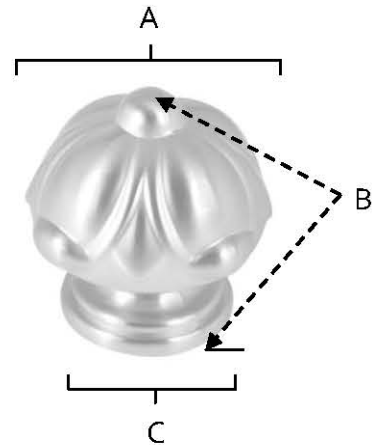

**SPECIFICATIONS**

**ORNATE  
KNOBS**

**FEATURES**

- Traditional styling
- Multiple finishes
- Concealed installation

**WARRANTY**

Limited lifetime

**FINISHES**

- Polished Brass (PB)
- Polished Brass, No Lacquer (PB/NL)
- Antique English (AE)
- Antique English Matte (AEM)
- Barcelona (BARC)
- Polished Antique (PA)
- Satin Nickel (SN)

**MATERIAL**

Brass

Item#	A	B	C
A6929-14	1 1/4"	1"	7/8"
A6929-38	1 1/2"	1 1/4"	1"

**KEY:**

- A - Length and Width
- B - Projection
- C - Mount Length and Width

NOTE: Dimensions and specifications are subject to change without notice.