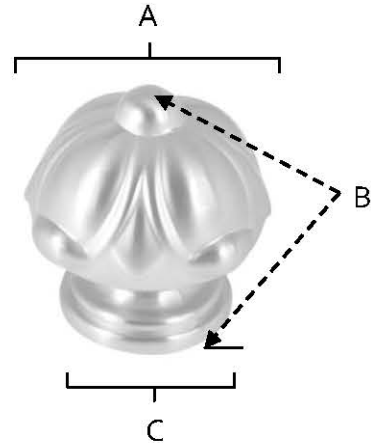

SPECIFICATIONS

**ORNATE
KNOBS**

FEATURES

Traditional styling
Multiple finishes
Concealed installation

WARRANTY

Limited lifetime

FINISHES

Polished Brass (PB)
Polished Brass, No Lacquer (PB/NL)
Antique English (AE)
Antique English Matte (AEM)
Barcelona (BARC)
Polished Antique (PA)
Satin Nickel (SN)

MATERIAL

Brass

Item#	A	B	C
A6929-14	1 1/4"	1"	7/8"
A6929-38	1 1/2"	1 1/4"	1"

KEY:

A - Length and Width
B - Projection
C - Mount Length and Width

NOTE: Dimensions and specifications are subject to change without notice.