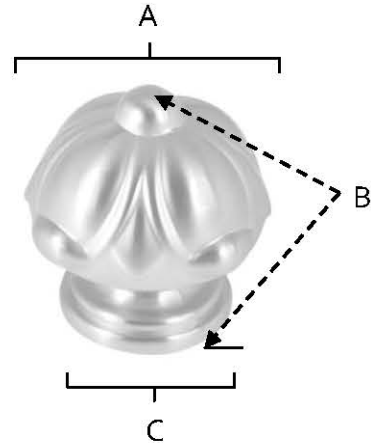

**SPECIFICATIONS**

**ORNATE  
KNOBS**

**FEATURES**

Traditional styling  
Multiple finishes  
Concealed installation

**WARRANTY**

Limited lifetime

**FINISHES**

Polished Brass (PB)  
Polished Brass, No Lacquer (PB/NL)  
Antique English (AE)  
Antique English Matte (AEM)  
Barcelona (BARC)  
Polished Antique (PA)  
Satin Nickel (SN)

**MATERIAL**

Brass

Item#	A	B	C
A6929-14	1 1/4"	1"	7/8"
A6929-38	1 1/2"	1 1/4"	1"

**KEY:**

A - Length and Width  
B - Projection  
C - Mount Length and Width

NOTE: Dimensions and specifications are subject to change without notice.