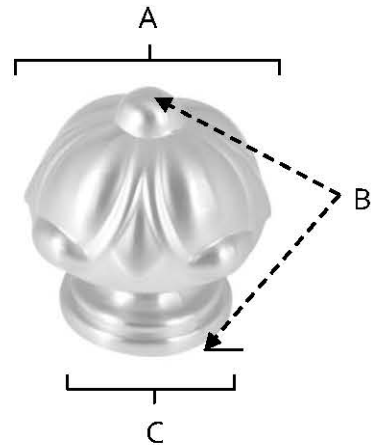

SPECIFICATIONS

**ORNATE
KNOBS**

FEATURES

Traditional styling
Multiple finishes
Concealed installation

WARRANTY

Limited lifetime

FINISHES

Polished Brass (PB)
Polished Brass, No Lacquer (PB/NL)
Antique English (AE)
Antique English Matte (AEM)
Barcelona (BARC)
Polished Antique (PA)
Satin Nickel (SN)

MATERIAL

Brass

Item#	A	B	C
A6929-14	1 1/4"	1"	7/8"
A6929-38	1 1/2"	1 1/4"	1"

KEY:

A - Length and Width
B - Projection
C - Mount Length and Width

NOTE: Dimensions and specifications are subject to change without notice.