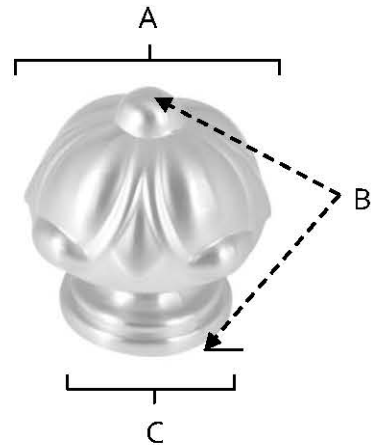

**SPECIFICATIONS**

**ORNATE  
KNOBS**

**FEATURES**

Traditional styling  
Multiple finishes  
Concealed installation

**WARRANTY**

Limited lifetime

**FINISHES**

Polished Brass (PB)  
Polished Brass, No Lacquer (PB/NL)  
Antique English (AE)  
Antique English Matte (AEM)  
Barcelona (BARC)  
Polished Antique (PA)  
Satin Nickel (SN)

**MATERIAL**

Brass

Item#	A	B	C
A6929-14	1 1/4"	1"	7/8"
A6929-38	1 1/2"	1 1/4"	1"

**KEY:**

A - Length and Width  
B - Projection  
C - Mount Length and Width

NOTE: Dimensions and specifications are subject to change without notice.