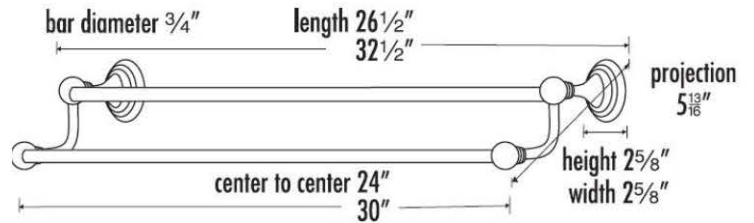

**SPECIFICATIONS**

**EMBASSY**  
DOUBLE TOWEL BAR

**FEATURES**

- Traditional styling
- Multiple finishes
- Concealed installation

**WARRANTY**

- Limited lifetime

**FINISHES**

- Polished Brass (PB)
- Polished Brass/Non-lacquered (PB/NL)
- Polished Chrome (PC)
- Antique English (AE)
- Antique English Matte (AEM)
- Barcelona (BARC)
- Bronze (BRZ)
- Chocolate Bronze (CHBRZ)
- Polished Nickel (PN)
- Satin Nickel (SN)
- Polished Chrome/Gold (PC/GLD)
- Satin Nickel/Gold (SN/GLD)

**MATERIAL**

- Brass

**Item#**

**A9025-24**

**A9025-30**

NOTE: Dimensions and specifications are subject to change without notice.