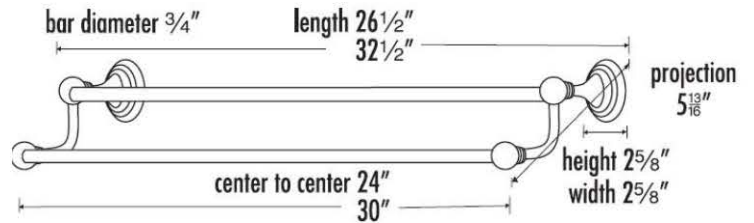

SPECIFICATIONS

EMBASSY
DOUBLE TOWEL BAR

FEATURES

- Traditional styling
- Multiple finishes
- Concealed installation

WARRANTY

Limited lifetime

FINISHES

- Polished Brass (PB)
- Polished Brass/Non-lacquered (PB/NL)
- Polished Chrome (PC)
- Antique English (AE)
- Antique English Matte (AEM)
- Barcelona (BARC)
- Bronze (BRZ)
- Chocolate Bronze (CHBRZ)
- Polished Nickel (PN)
- Satin Nickel (SN)
- Polished Chrome/Gold (PC/GLD)
- Satin Nickel/Gold (SN/GLD)

MATERIAL

Brass

Item#

A9025-24

A9025-30

NOTE: Dimensions and specifications are subject to change without notice.