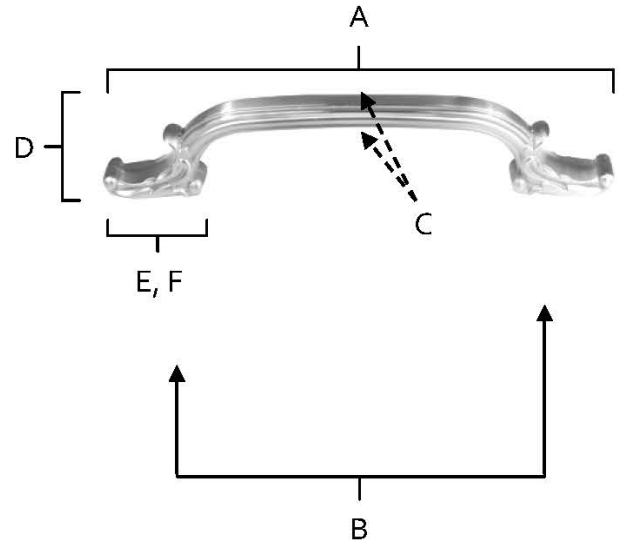

**SPECIFICATIONS**

**ORNATE  
APPLIANCE PULLS**

**FEATURES**

- Traditional styling
- Multiple finishes
- Concealed installation

**WARRANTY**

Limited lifetime

**FINISHES**

- Polished Brass (PB)
- Polished Brass, No Lacquer (PB/NL)
- Antique English (AE)
- Antique English Matte (AEM)
- Barcelona (BARC)
- Polished Antique (PA)
- Satin Nickel (SN)

**MATERIAL**

Brass

Item#	A	B	C	D	E (L)	F (W)
D3650-8	10 1/8"	8"	5/8"	1 3/4"	1 5/8"	3/4"
D3650-12	14 3/4"	12"	3/4"	2 1/4"	2"	7/8"
D3650-18	21"	18"	1"	2 1/2"	2 1/4"	1 3/16"

**KEY:**

- A - Overall Length
- B - Center to Center
- C - Handle Width
- D - Projection
- E - Mount Length
- F - Mount Width