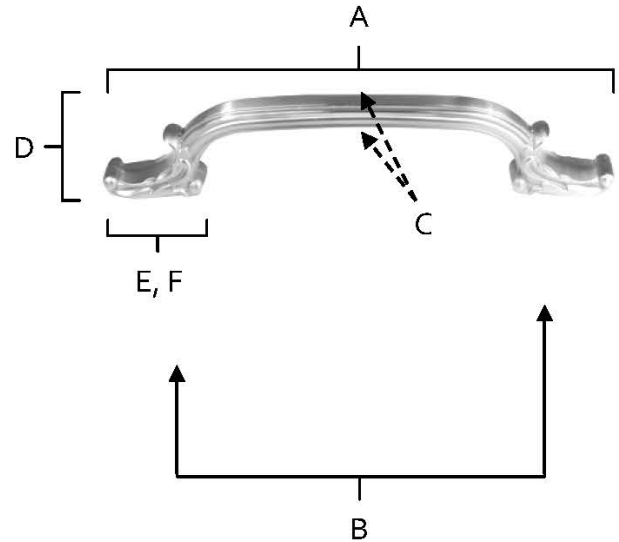

**SPECIFICATIONS**

**ORNATE  
APPLIANCE PULLS**

**FEATURES**

Traditional styling  
Multiple finishes  
Concealed installation

**WARRANTY**

Limited lifetime

**FINISHES**

Polished Brass (PB)  
Polished Brass, No Lacquer (PB/NL)  
Antique English (AE)  
Antique English Matte (AEM)  
Barcelona (BARC)  
Polished Antique (PA)  
Satin Nickel (SN)

**MATERIAL**

Brass

Item#	A	B	C	D	E (L)	F (W)
D3650-8	10 1/8"	8"	5/8"	1 3/4"	1 5/8"	3/4"
D3650-12	14 3/4"	12"	3/4"	2 1/4"	2"	7/8"
D3650-18	21"	18"	1"	2 1/2"	2 1/4"	1 3/16"

**KEY:**

- A - Overall Length
- B - Center to Center
- C - Handle Width
- D - Projection
- E - Mount Length
- F - Mount Width