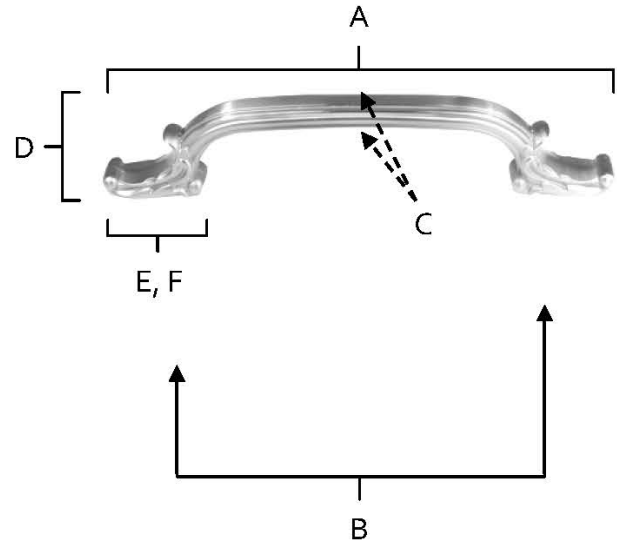

**SPECIFICATIONS**

**ORNATE  
APPLIANCE PULLS**

**FEATURES**

Traditional styling  
Multiple finishes  
Concealed installation

**WARRANTY**

Limited lifetime

**FINISHES**

Polished Brass (PB)  
Polished Brass, No Lacquer (PB/NL)  
Antique English (AE)  
Antique English Matte (AEM)  
Barcelona (BARC)  
Polished Antique (PA)  
Satin Nickel (SN)

**MATERIAL**

Brass

Item#	A	B	C	D	E (L)	F (W)
D3650-8	10 1/8"	8"	5/8"	1 3/4"	1 5/8"	3/4"
D3650-12	14 3/4"	12"	3/4"	2 1/4"	2"	7/8"
D3650-18	21"	18"	1"	2 1/2"	2 1/4"	1 3/16"

**KEY:**

A - Overall Length  
B - Center to Center  
C - Handle Width  
D - Projection  
E - Mount Length  
F - Mount Width