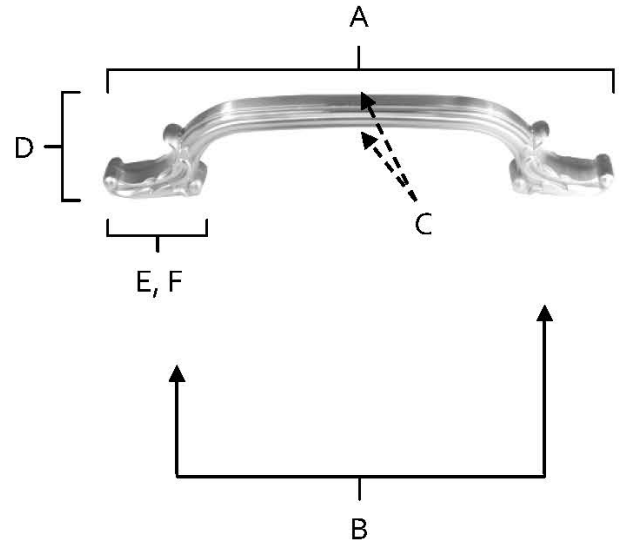

**SPECIFICATIONS**

**ORNATE  
APPLIANCE PULLS**

**FEATURES**

Traditional styling  
Multiple finishes  
Concealed installation

**WARRANTY**

Limited lifetime

**FINISHES**

Polished Brass (PB)  
Polished Brass, No Lacquer (PB/NL)  
Antique English (AE)  
Antique English Matte (AEM)  
Barcelona (BARC)  
Polished Antique (PA)  
Satin Nickel (SN)

**MATERIAL**

Brass

Item#	A	B	C	D	E (L)	F (W)
D3650-8	10 1/8"	8"	5/8"	1 3/4"	1 5/8"	3/4"
D3650-12	14 3/4"	12"	3/4"	2 1/4"	2"	7/8"
D3650-18	21"	18"	1"	2 1/2"	2 1/4"	1 3/16"

**KEY:**

A - Overall Length  
B - Center to Center  
C - Handle Width  
D - Projection  
E - Mount Length  
F - Mount Width