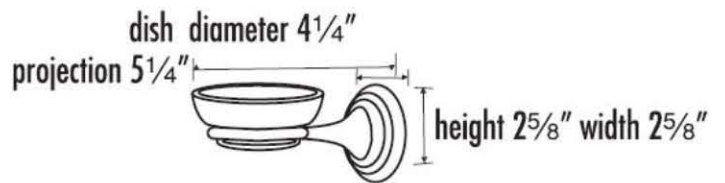

SPECIFICATIONS

EMBASSY
SOAP HOLDER WITH DISH

FEATURES

Traditional styling
Multiple finishes
Concealed installation

WARRANTY

Limited lifetime

FINISHES

Polished Brass (PB)
Polished Brass/Non-lacquered (PB/NL)
Polished Chrome (PC)
Antique English (AE)
Antique English Matte (AEM)
Barcelona (BARC)
Bronze (BRZ)
Chocolate Bronze (CHBRZ)
Polished Nickel (PN)
Satin Nickel (SN)
Polished Chrome/Gold (PC/GLD)
Satin Nickel/Gold (SN/GLD)