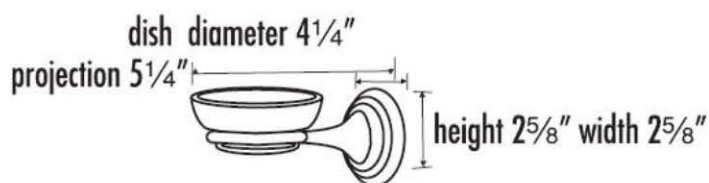

SPECIFICATIONS

EMBASSY
SOAP HOLDER WITH DISH

FEATURES

- Traditional styling
- Multiple finishes
- Concealed installation

WARRANTY

Limited lifetime

FINISHES

- Polished Brass (PB)
- Polished Brass/Non-lacquered (PB/NL)
- Polished Chrome (PC)
- Antique English (AE)
- Antique English Matte (AEM)
- Barcelona (BARC)
- Bronze (BRZ)
- Chocolate Bronze (CHBRZ)
- Polished Nickel (PN)
- Satin Nickel (SN)
- Polished Chrome/Gold (PC/GLD)
- Satin Nickel/Gold (SN/GLD)

MATERIAL

Brass

Item#

A9030

NOTE: Dimensions and specifications are subject to change without notice.