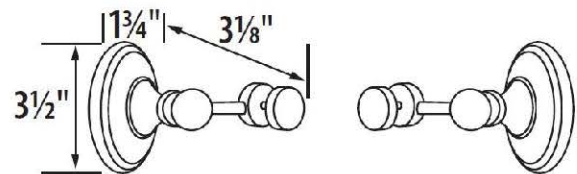

**SPECIFICATIONS**

**ADJUSTABLE MIRROR BRACKETS  
CLASSIC TRADITIONAL**

**FEATURES**

Traditional styling  
Multiple finishes  
Concealed installation

**WARRANTY**

Limited lifetime

**FINISHES**

Polished Brass/Non-lacquered (PB/NL)  
Polished Chrome (PC)  
Bronze (BRZ)  
Polished Nickel (PN)  
Satin Nickel (SN)

**MATERIAL**

Brass

**Item#**

**A8091**

NOTE: Dimensions and specifications are subject to change without notice.