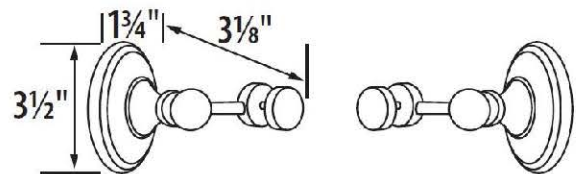

SPECIFICATIONS

**ADJUSTABLE MIRROR BRACKETS
CLASSIC TRADITIONAL**

FEATURES

Traditional styling
Multiple finishes
Concealed installation

WARRANTY

Limited lifetime

FINISHES

Polished Brass/Non-lacquered (PB/NL)
Polished Chrome (PC)
Bronze (BRZ)
Polished Nickel (PN)
Satin Nickel (SN)

MATERIAL

Brass

Item#

A8091

NOTE: Dimensions and specifications are subject to change without notice.