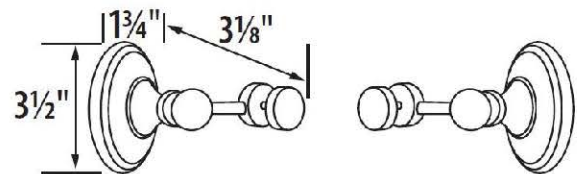

SPECIFICATIONS

**ADJUSTABLE MIRROR BRACKETS
CLASSIC TRADITIONAL**

FEATURES

Traditional styling
Multiple finishes
Concealed installation

WARRANTY

Limited lifetime

FINISHES

Polished Brass/Non-lacquered (PB/NL)
Polished Chrome (PC)
Bronze (BRZ)
Polished Nickel (PN)
Satin Nickel (SN)

MATERIAL

Brass

Item#

A8091

NOTE: Dimensions and specifications are subject to change without notice.