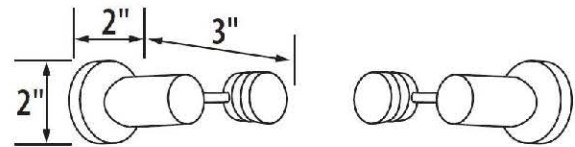

SPECIFICATIONS

**ADJUSTABLE MIRROR BRACKETS
CONTEMPORARY I**

FEATURES

Modern styling
Multiple finishes
Concealed installation

WARRANTY

Limited lifetime

FINISHES

Polished Brass/Non-lacquered (PB/NL)
Polished Chrome (PC)
Bronze (BRZ)
Polished Nickel (PN)
Satin Nickel (SN)

MATERIAL

Brass

Item#

A8391

NOTE: Dimensions and specifications are subject to change without notice.