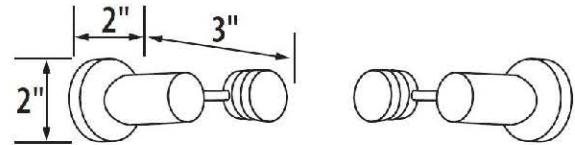

SPECIFICATIONS

**ADJUSTABLE MIRROR BRACKETS
CONTEMPORARY I**

FEATURES

Modern styling
Multiple finishes
Concealed installation

WARRANTY

Limited lifetime

FINISHES

Polished Brass/Non-lacquered (PB/NL)
Polished Chrome (PC)
Bronze (BRZ)
Polished Nickel (PN)
Satin Nickel (SN)

MATERIAL

Brass

Item#

A8391

NOTE: Dimensions and specifications are subject to change without notice.