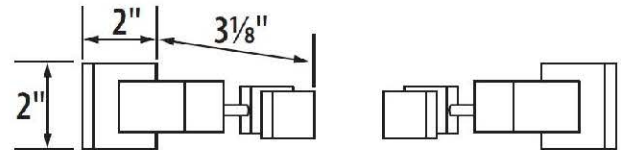

Item#

A8491

NOTE: Dimensions and specifications are subject to change without notice.