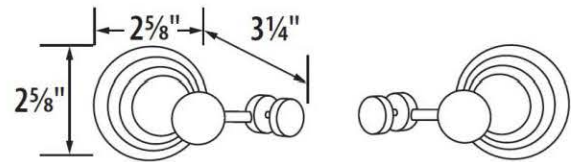

**SPECIFICATIONS**

**ADJUSTABLE MIRROR BRACKETS  
EMBASSY**

**FEATURES**

- Traditional styling
- Multiple finishes
- Concealed installation

**WARRANTY**

- Limited lifetime

**FINISHES**

- Polished Brass/Non-lacquered (PB/NL)
- Polished Chrome (PC)
- Bronze (BRZ)
- Polished Nickel (PN)
- Satin Nickel (SN)

**MATERIAL**

- Brass

**Item#**

**A9091**

NOTE: Dimensions and specifications are subject to change without notice.