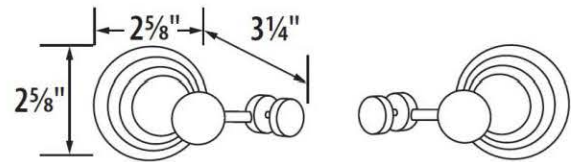

SPECIFICATIONS

**ADJUSTABLE MIRROR BRACKETS
EMBASSY**

FEATURES

- Traditional styling
- Multiple finishes
- Concealed installation

WARRANTY

- Limited lifetime

FINISHES

- Polished Brass/Non-lacquered (PB/NL)
- Polished Chrome (PC)
- Bronze (BRZ)
- Polished Nickel (PN)
- Satin Nickel (SN)

MATERIAL

- Brass

Item#

A9091

NOTE: Dimensions and specifications are subject to change without notice.