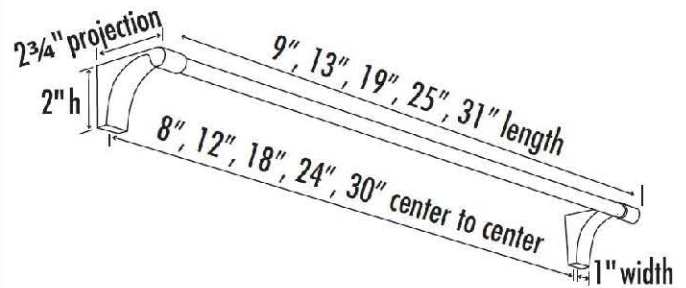

**SPECIFICATIONS**

**LUNA**  
TOWEL BAR

**FEATURES**

Transitional styling  
Multiple finishes  
Concealed installation

**WARRANTY**

Limited lifetime

**FINISHES**

Polished Brass (PB)  
Polished Brass/Non-lacquered (PB/NL)  
Polished Chrome (PC)  
Bronze (BRZ)  
Polished Nickel (PN)  
Satin Nickel (SN)

**MATERIAL**

Brass

**Item#**

- A6820-8**
- A6820-12**
- A6820-18**
- A6820-24**
- A6820-30**

NOTE: Dimensions and specifications are subject to change without notice.