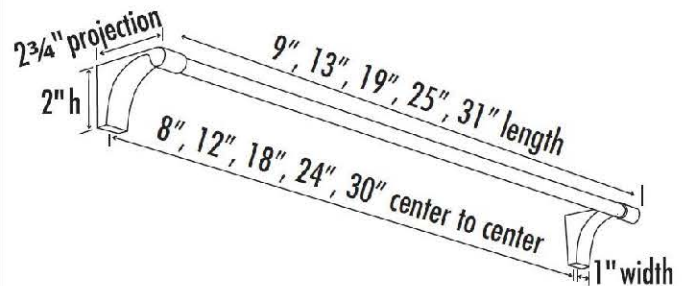

**SPECIFICATIONS**

**LUNA**  
TOWEL BAR

**FEATURES**

Transitional styling  
Multiple finishes  
Concealed installation

**WARRANTY**

Limited lifetime

**FINISHES**

Polished Brass (PB)  
Polished Brass/Non-lacquered (PB/NL)  
Polished Chrome (PC)  
Bronze (BRZ)  
Polished Nickel (PN)  
Satin Nickel (SN)

**MATERIAL**

Brass

**Item#**

**A6820-8**  
**A6820-12**  
**A6820-18**  
**A6820-24**  
**A6820-30**

NOTE: Dimensions and specifications are subject to change without notice.